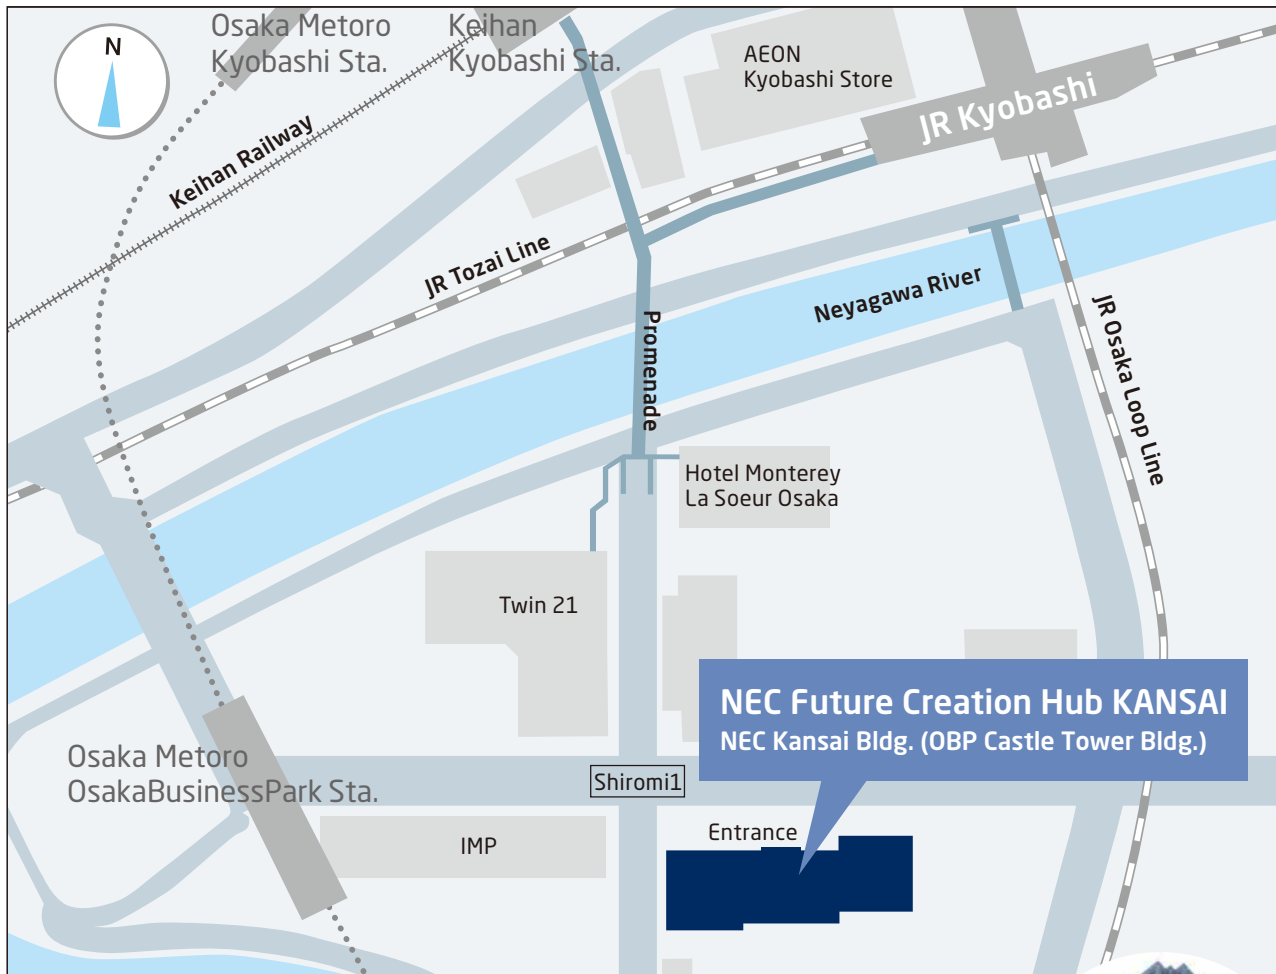

NEC Future Creation Hub Kansai Access Map

**OBP Castle Tower
NEC Kansai Building**

NEC Kansai Building, 2nd Floor 1-4-24 Shiromi, Chuo-ku, Osaka-shi, Osaka
E-mail : kansai@bbs.jp.nec.com