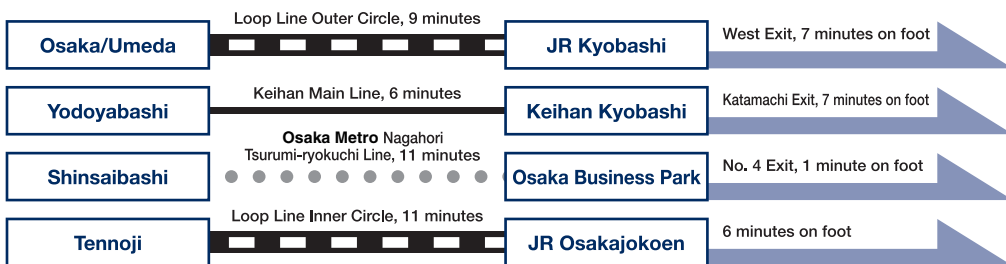

NEC Future Creation Hub Kansai Access Map

**OBP Castle Tower
NEC Kansai Building**

NEC Kansai Building, 2nd Floor 1-4-24 Shiromi, Chuo-ku, Osaka-shi, Osaka
E-mail : kansai@bbs.jp.nec.com